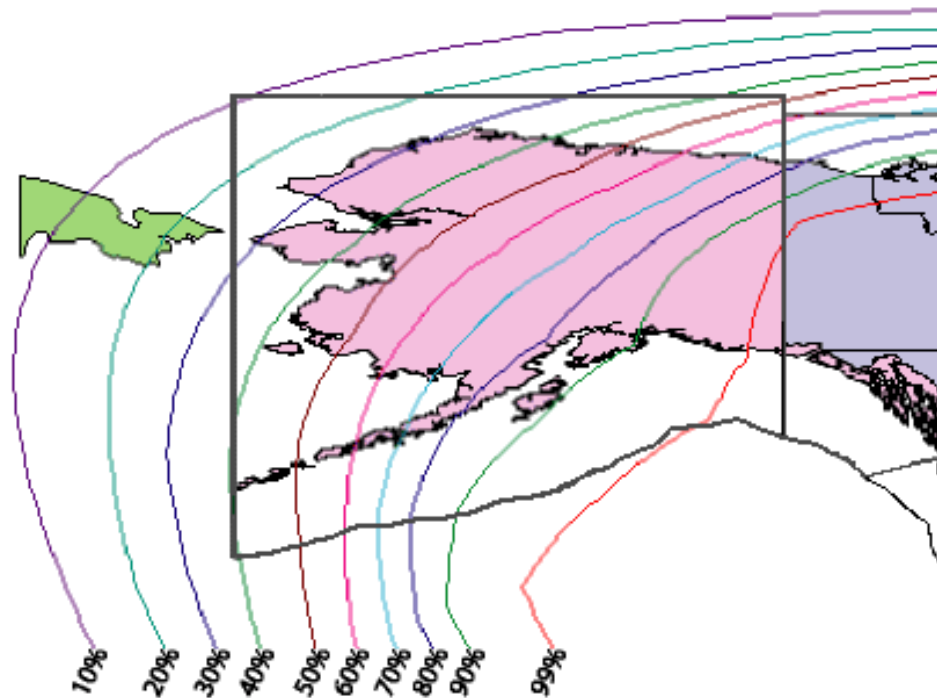

Globalstar Satellite Phones U.S. / Caribbean Annual Service Plans

Globalstar service available within designated black contours. Color contours represent service quality limits measured as probability of completing a 3-minute call with an unobstructed view of the sky.