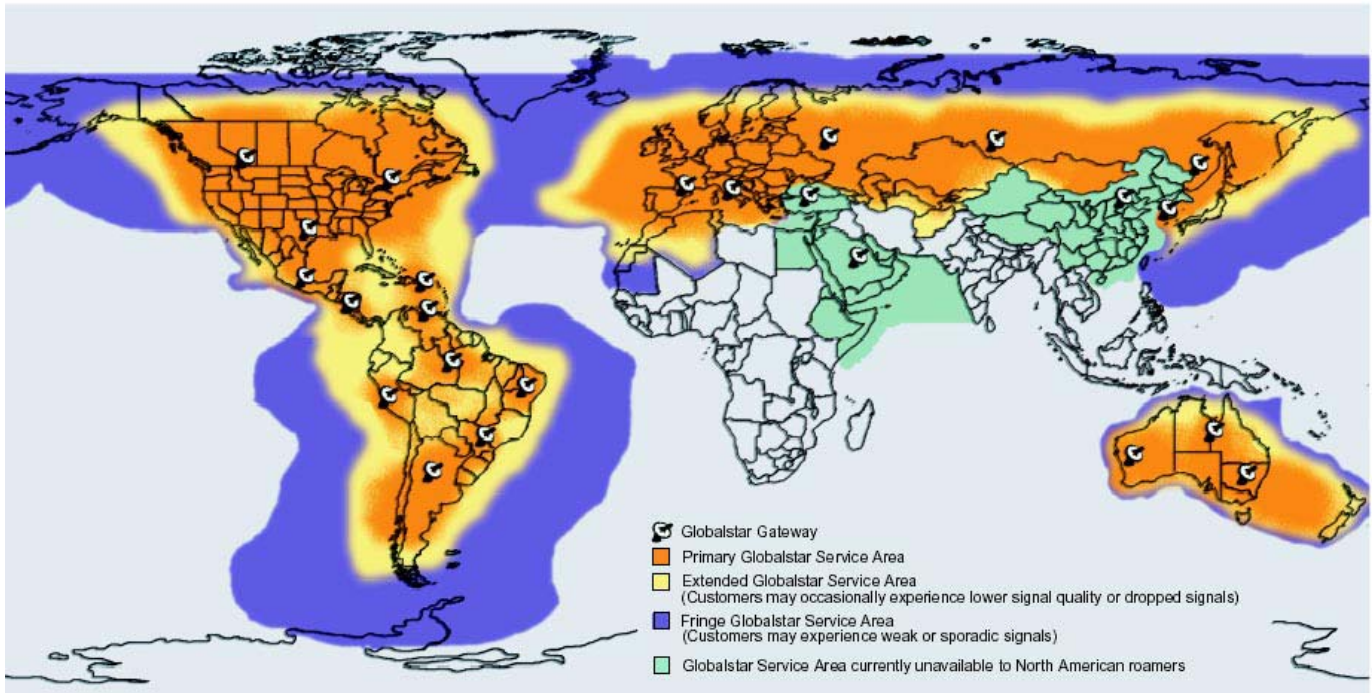

Globalstar Satellite Phones U.S. / Caribbean Annual Service Plans

Globalstar service available within designated black contours. Color contours represent service quality limits measured as probability of completing a 3-minute call with an unobstructed view of the sky.